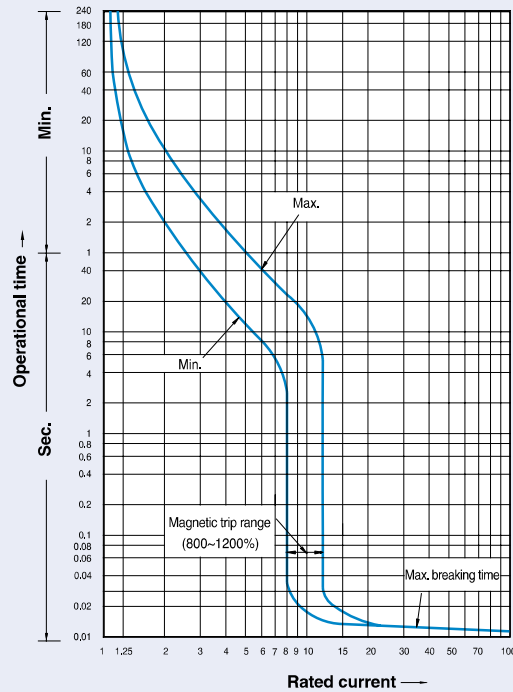

Characteristics curves

Metasol

Breaker types

MCCB
ABN400c, ABS400c, ABH400c, ABL400c
ABN800c, ABS800c, ABL800c
ELCB
EBN400c, EBS400c, EBH400c, EBL400c
EBN800c, EBS800c, EBL800c

Rated current: 250~400A