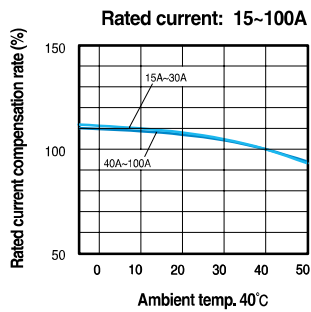

Rated current: 40~100A (ABNS,EBNS)

Rated current: 3~30A (ABNS,EBNS)

Characteristics curves

Metasol

Breaker types

MCCB
ABS125c
ABH50c/125c
ELCB
EBS125c
EBH50c/125c

Rated current: 15~30A, 40~100A

Compensation curves