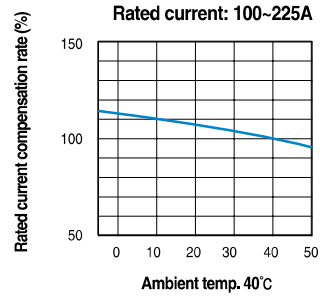

Rated current: 125A

Breaker types

MCCB
ABN250c, ABS250c
ABH250c
ELCB
EBN250c, EBS250c
EBH250c

Rated current: 100~225A

Compensation curves

Rated current: 250A

Characteristics curves

Metasol