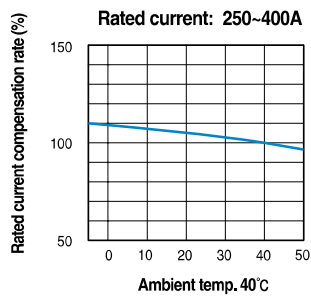

Compensation curves