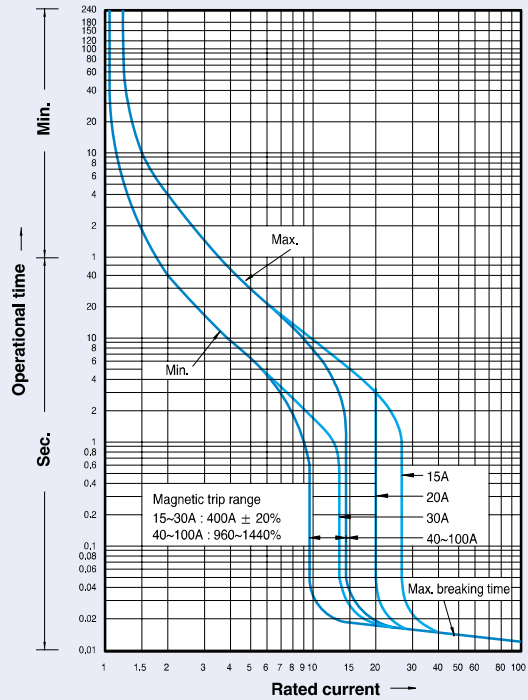

Characteristics curves

Breaker types

MCCB
ABE30b

Compensation curves

Rated current: 3~30A (ABE)

Breaker types

MCCB
ABN50c/60c/100c/100d
ABS30c/50c/60c
ELCB
EBN50c/60c/100c
EBS30c/50c/60c

Compensation curves

Rated current: 40~100A (ABNS,EBNS)

Rated current: 3~30A (ABNS,EBNS)

Characteristics curves

Metasol

Breaker types

MCCB
ABS125c
ABH50c/125c
ELCB
EBS125c
EBH50c/125c

Rated current: 15~30A, 40~100A

Compensation curves

Rated current: 125A

Breaker types

MCCB
ABN250c, ABS250c
ABH250c
ELCB
EBN250c, EBS250c
EBH250c

Rated current: 100~225A

Compensation curves

Rated current: 250A

Characteristics curves

Metasol