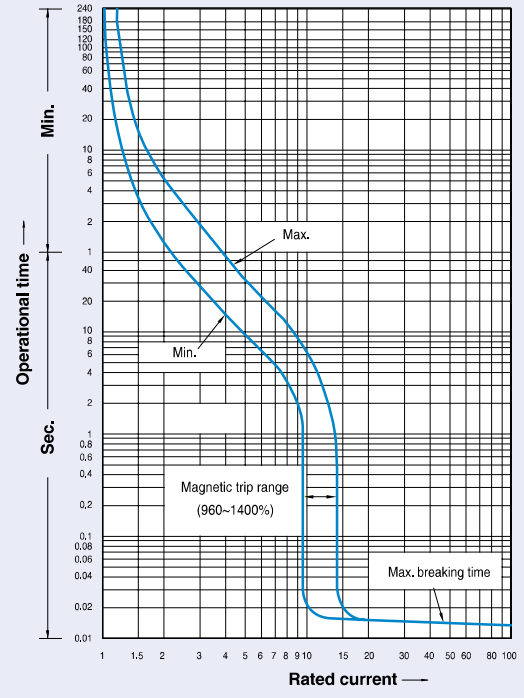

Rated current: 40~100A (ABNS,EBNS)

Rated current: 3~30A (ABNS,EBNS)

Characteristics curves

Metasol

Breaker types

MCCB
ABS125c
ABH50c/125c
ELCB
EBS125c
EBH50c/125c

Rated current: 15~30A, 40~100A

Compensation curves

Rated current: 125A

Breaker types

MCCB
ABN250c, ABS250c
ABH250c
ELCB
EBN250c, EBS250c
EBH250c

Rated current: 100~225A

Compensation curves

Rated current: 250A

Characteristics curves

Metasol