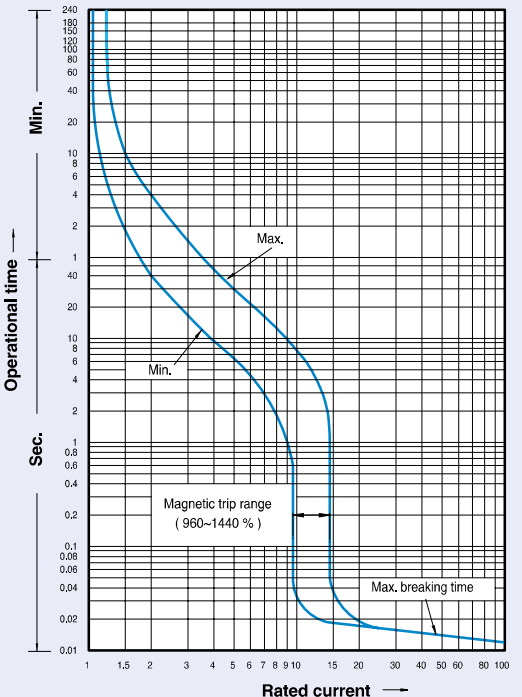

Characteristics curves

Breaker types

MCCB
ABE30b

Compensation curves

Rated current: 3~30A (ABE)

Breaker types

MCCB
ABN50c/60c/100c/100d
ABS30c/50c/60c
ELCB
EBN50c/60c/100c
EBS30c/50c/60c

Compensation curves

Rated current: 40~100A (ABNS,EBNS)

Rated current: 3~30A (ABNS,EBNS)

Characteristics curves

Metasol

Breaker types

MCCB
ABS125c
ABH50c/125c
ELCB
EBS125c
EBH50c/125c

Rated current: 15~30A, 40~100A

Compensation curves

Rated current: 125A

Breaker types

MCCB
ABN250c, ABS250c
ABH250c
ELCB
EBN250c, EBS250c
EBH250c

Rated current: 100~225A

Compensation curves

Rated current: 250A

Characteristics curves

Metasol