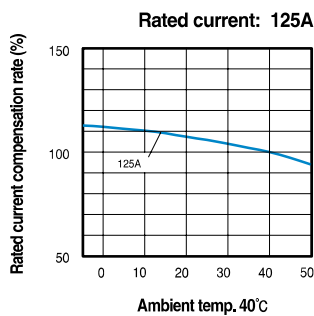

Rated current: 40~100A (ABNS,EBNS)

Rated current: 3~30A (ABNS,EBNS)

Characteristics curves

Metasol

Breaker types

MCCB
ABS125c
ABH50c/125c
ELCB
EBS125c
EBH50c/125c

Rated current: 15~30A, 40~100A

Compensation curves