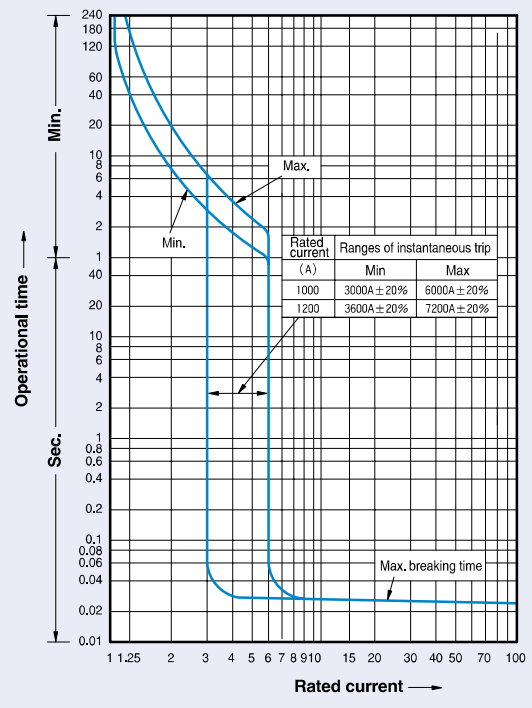

Rated current: 40~100A (ABNS,EBNS)

Rated current: 3~30A (ABNS,EBNS)

Characteristics curves

Metasol

Breaker types

MCCB
ABS125c
ABH50c/125c
ELCB
EBS125c
EBH50c/125c

Rated current: 15~30A, 40~100A

Compensation curves

Breaker types

MCCB
ABS1000b, ABL1000b
ABS1200b, ABL1200b
ELCB
EBS1003b, EBS1203b

Compensation curves

Breaker types

MCCB
ABS1200bE

Rated current: 1000-1200A

Rated current: 1200A