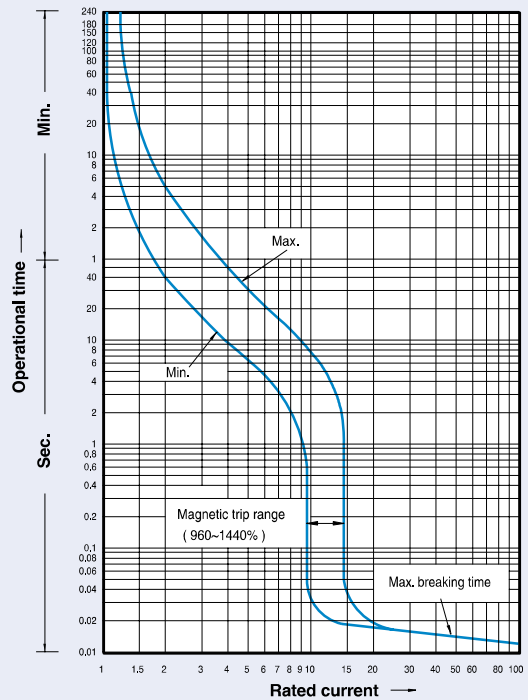

Characteristics curves

Breaker types

MCCB
ABE30b

Compensation curves

Rated current: 3~30A (ABE)

Breaker types

MCCB
ABN50c/60c/100c/100d
ABS30c/50c/60c
ELCB
EBN50c/60c/100c
EBS30c/50c/60c

Compensation curves

Rated current: 40~100A (ABNS,EBNS)

Rated current: 3~30A (ABNS,EBNS)

Characteristics curves

Metasol

Breaker types

MCCB
ABS125c
ABH50c/125c
ELCB
EBS125c
EBH50c/125c

Rated current: 15~30A, 40~100A

Compensation curves

Rated current: 125A

Breaker types

MCCB
ABN250c, ABS250c
ABH250c
ELCB
EBN250c, EBS250c
EBH250c

Rated current: 100~225A

Compensation curves

Rated current: 250A

Characteristics curves

Metasol