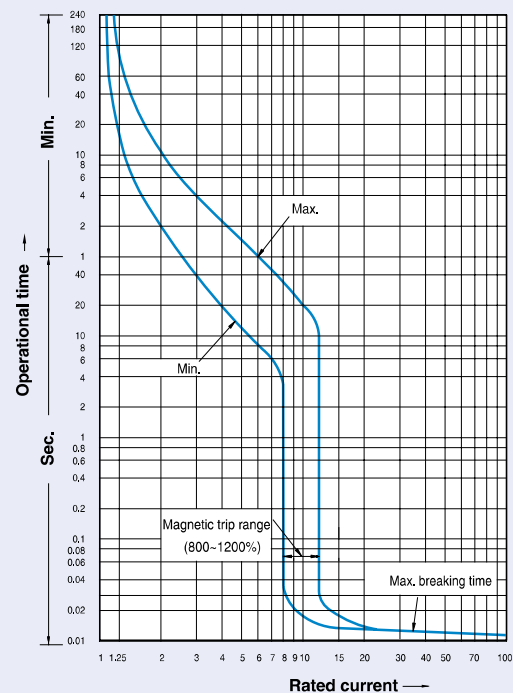

Rated current: 40~100A (ABNS,EBNS)

Rated current: 3~30A (ABNS,EBNS)

Characteristics curves

Metasol

Breaker types

MCCB
ABS125c
ABH50c/125c
ELCB
EBS125c
EBH50c/125c

Rated current: 15~30A, 40~100A

Compensation curves

Breaker types

MCCB
ABN400c, ABS400c, ABH400c, ABL400c
ABN800c, ABS800c, ABL800c
ELCB
EBN400c, EBS400c, EBH400c, EBL400c
EBN800c, EBS800c, EBL800c

Rated current: 250~400A

Compensation curves

Rated current: 500~800A