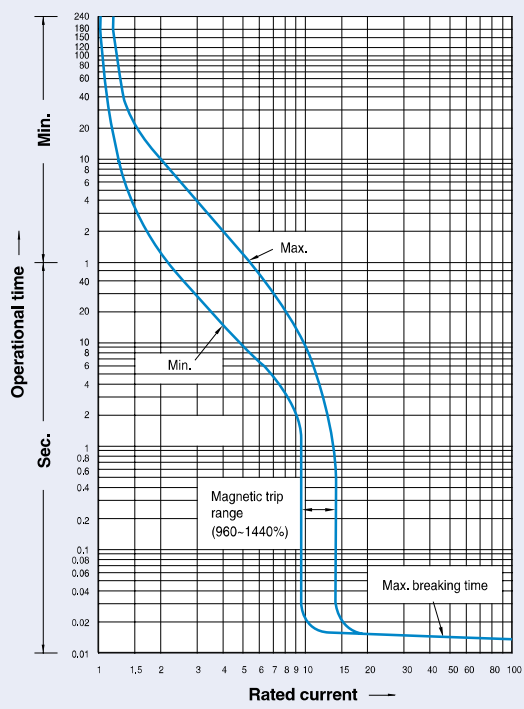

Rated current: 40~100A (ABNS,EBNS)

Rated current: 3~30A (ABNS,EBNS)

Characteristics curves

Metasol

Breaker types

MCCB
ABS125c
ABH50c/125c
ELCB
EBS125c
EBH50c/125c

Rated current: 15~30A, 40~100A

Compensation curves

Rated current: 125A

Breaker types

MCCB
ABN250c, ABS250c
ABH250c
ELCB
EBN250c, EBS250c
EBH250c

Rated current: 100~225A

Compensation curves

Rated current: 250A

Characteristics curves

Metasol