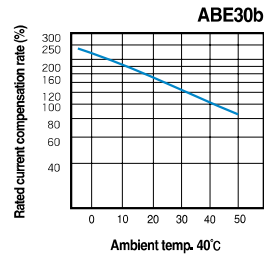

Characteristics curves

Breaker types

MCCB
ABE30b

Compensation curves

Rated current: 3~30A (ABE)

Breaker types

MCCB
ABN50c/60c/100c/100d
ABS30c/50c/60c
ELCB
EBN50c/60c/100c
EBS30c/50c/60c

Compensation curves

Rated current: 40~100A (ABNS,EBNS)

Rated current: 3~30A (ABNS,EBNS)

Characteristics curves

Metasol

Breaker types

MCCB
ABS125c
ABH50c/125c
ELCB
EBS125c
EBH50c/125c

Rated current: 15~30A, 40~100A

Compensation curves