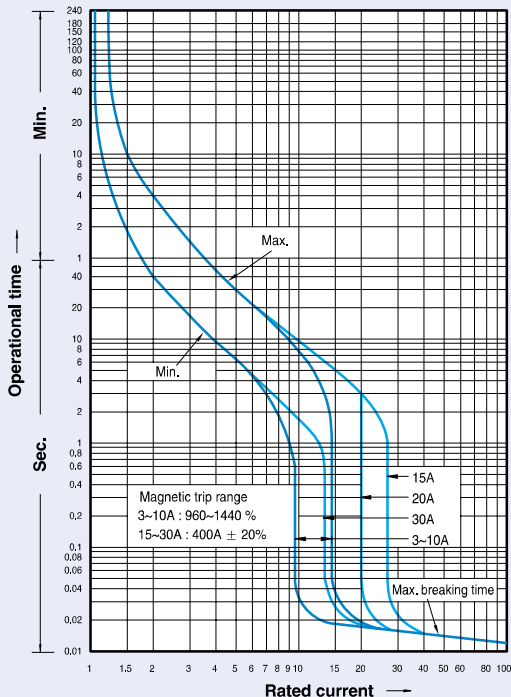

Characteristics curves

Breaker types

MCCB
ABE30b

Compensation curves

Rated current: 3~30A (ABE)

Breaker types

MCCB
ABN50c/60c/100c/100d
ABS30c/50c/60c
ELCB
EBN50c/60c/100c
EBS30c/50c/60c

Compensation curves

Rated current: 40~100A (ABNS,EBNS)

Rated current: 3~30A (ABNS,EBNS)

Characteristics curves

Metasol

Breaker types

MCCB
ABS125c
ABH50c/125c
ELCB
EBS125c
EBH50c/125c

Rated current: 15~30A, 40~100A

Compensation curves

Rated current: 125A

Breaker types

MCCB
ABN250c, ABS250c
ABH250c
ELCB
EBN250c, EBS250c
EBH250c

Rated current: 100~225A

Compensation curves

Rated current: 250A

Characteristics curves

Metasol