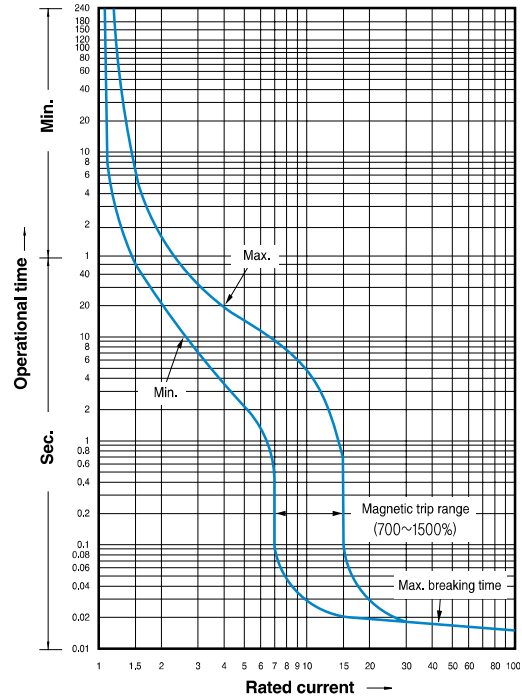

Characteristics curves

Breaker types

MCCB
ABE30b

Compensation curves

Rated current: 3~30A (ABE)

Breaker types

MCCB
ABN50c/60c/100c/100d
ABS30c/50c/60c
ELCB
EBN50c/60c/100c
EBS30c/50c/60c

Compensation curves

Rated current: 40~100A (ABNS,EBNS)

Rated current: 3~30A (ABNS,EBNS)

Characteristics curves

Metasol

Breaker types

MCCB
ABS125c
ABH50c/125c
ELCB
EBS125c
EBH50c/125c

Rated current: 15~30A, 40~100A

Compensation curves

Rated current: 125A

Breaker types

MCCB
ABN250c, ABS250c
ABH250c
ELCB
EBN250c, EBS250c
EBH250c

Rated current: 100~225A

Compensation curves

Rated current: 250A

Characteristics curves

Metasol