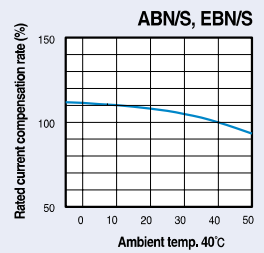

Characteristics curves

Breaker types

MCCB
ABE30b

Compensation curves

Rated current: 3~30A (ABE)

Breaker types

MCCB
ABN50c/60c/100c/100d
ABS30c/50c/60c
ELCB
EBN50c/60c/100c
EBS30c/50c/60c

Compensation curves

Rated current: 40~100A (ABNS,EBNS)

Rated current: 3~30A (ABNS,EBNS)

Characteristics curves

Metasol

Breaker types

MCCB
ABS125c
ABH50c/125c
ELCB
EBS125c
EBH50c/125c

Rated current: 15~30A, 40~100A

Compensation curves