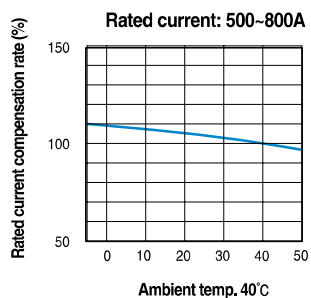

Compensation curves