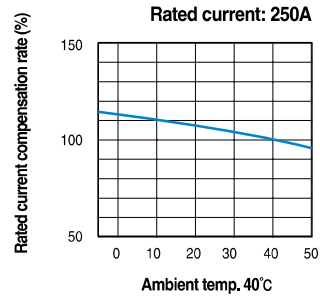

Rated current: 125A

Breaker types

MCCB
ABN250c, ABS250c
ABH250c
ELCB
EBN250c, EBS250c
EBH250c

Rated current: 100~225A

Compensation curves

Rated current: 250A

Characteristics curves

Metasol